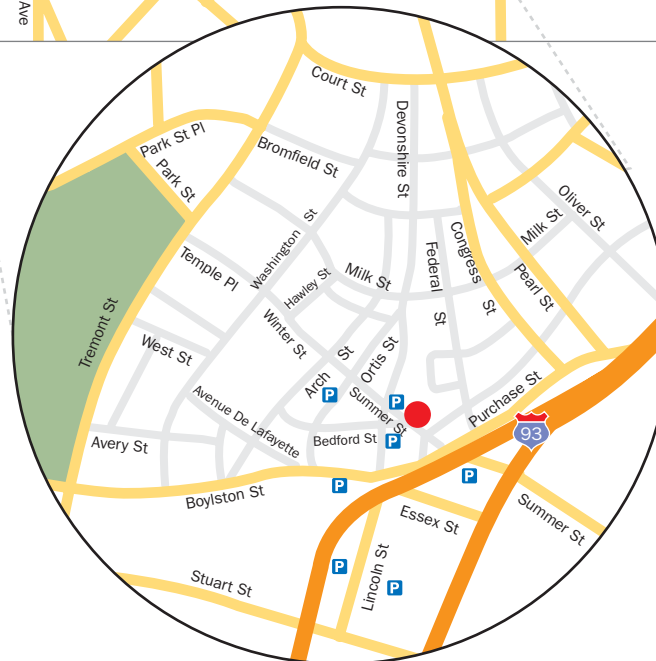

Welcome to Portrait in Boston

How to find us

By Train:

For Red line use South Station stop – cross over Atlantic Avenue towards Summer Street. For the Orange line use Downtown Crossing stop - then walk towards South Station to the end of Summer Street. For the Green line use Park Street stop – then walk towards South Station to the end of Winter Street/Summer Street.

By Car:

Driving from South Boston:

Merge onto I-93 North/US toward Boston North. Take exit 20 toward I-90/Logan Airport/South Station. Take the exit toward I-90 West/South Station. Take the exit on the left toward South Station/Chinatown. Stay straight to go onto Lincoln Street Turn right onto Summer Street

Driving from North Boston:

Merge onto I-93 S toward Boston/Sullivan Square/Charlestown. Take exit 20B-A toward I-90 West/Mass Pike/South Station. Take exit 20A toward South Station. Turn slight left onto Purchase Street Turn right onto Summer Street

Driving from West Boston:

Merge onto I-90 East/Mass Pike/Massachusetts Turnpike toward JCT I-95/BOSTON (Portions toll). Take exit 24 A-B-C on the left toward I-93 North/South Station. Take the South Station exit - 24A. Keep left at the fork in the ramp. Turn slight right onto Atlantic Avenue Turn left onto Summer Street