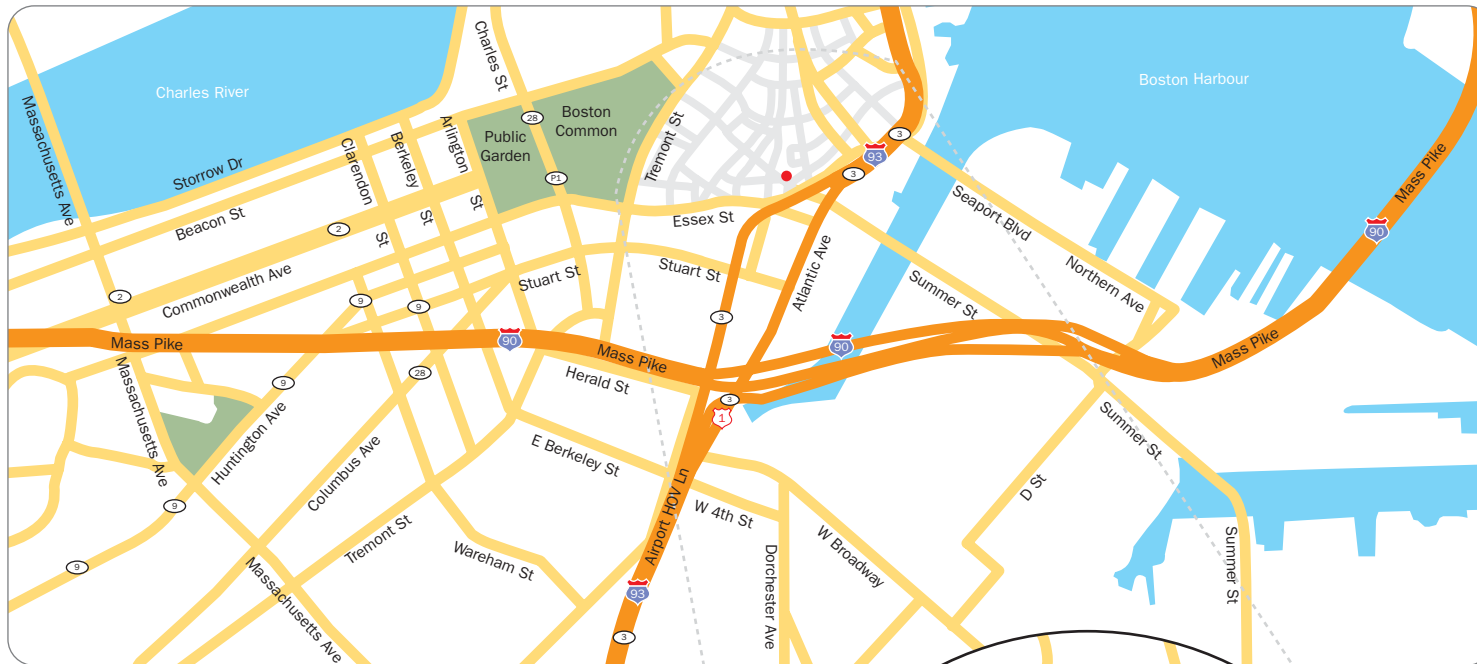

Welcome to Portrait in Boston

How to find us

By Train:

For Red line use South Station stop – cross over Atlantic Avenue towards Summer Street. For the Orange line use Downtown Crossing stop - then walk towards South Station to the end of Summer Street. For the Green line use Park Street stop – then walk towards South Station to the end of Winter Street/Summer Street.

By Car:

Driving from South Boston:

Merge onto I-93 North/US toward Boston North. Take exit 20 toward I-90/Logan Airport/South Station. Take the exit toward I-90 West/South Station. Take the exit on the left toward South Station/Chinatown. Stay straight to go onto Lincoln Street Turn right onto Summer Street

Driving from North Boston:

Merge onto I-93 S toward Boston/Sullivan Square/Charlestown. Take exit 20B-A toward I-90 West/Mass Pike/South Station. Take exit 20A toward South Station. Turn slight left onto Purchase Street Turn right onto Summer Street

Driving from West Boston:

Merge onto I-90 East/Mass Pike/Massachusetts Turnpike toward JCT I-95/BOSTON (Portions toll). Take exit 24 A-B-C on the left toward I-93 North/South Station. Take the South Station exit - 24A. Keep left at the fork in the ramp. Turn slight right onto Atlantic Avenue Turn left onto Summer Street